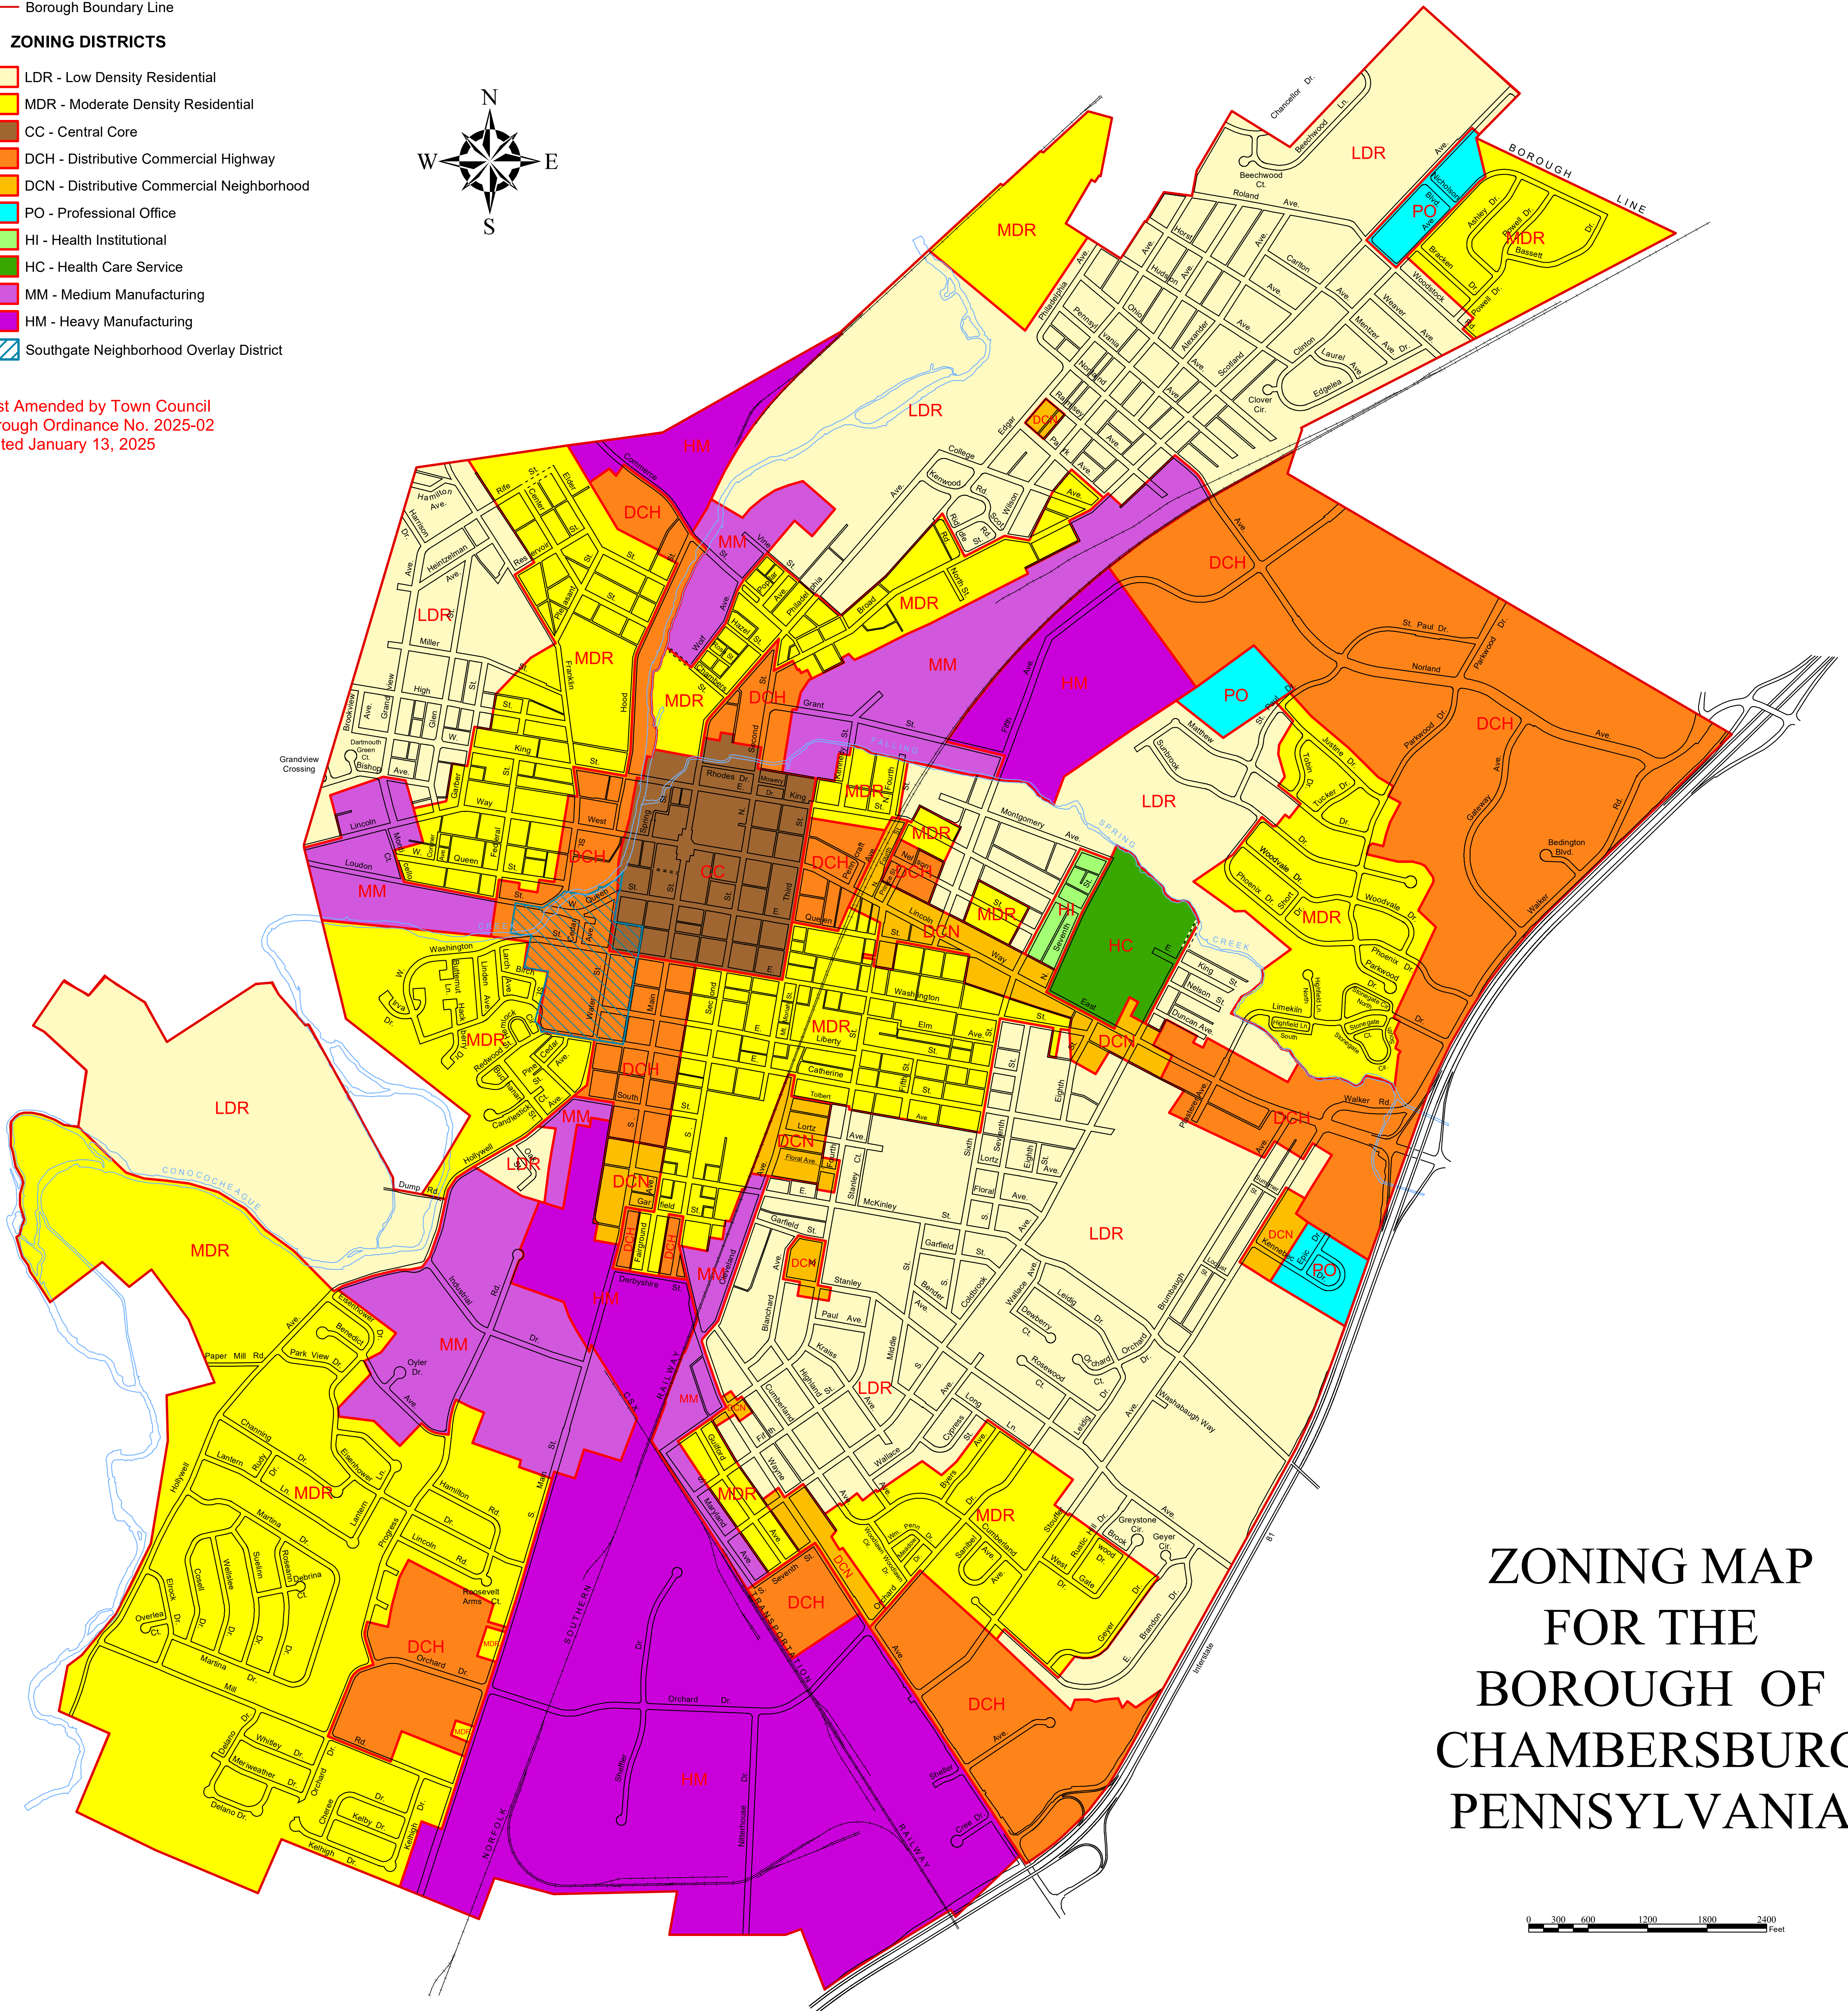

LEGEND

— Borough Boundary Line

ZONING DISTRICTS

- LDR - Low Density Residential
- MDR - Moderate Density Residential
- CC - Central Core
- DCH - Distributive Commercial Highway
- DCN - Distributive Commercial Neighborhood
- PO - Professional Office
- HI - Health Institutional
- HC - Health Care Service
- MM - Medium Manufacturing
- HM - Heavy Manufacturing
- Southgate Neighborhood Overlay District

Last Amended by Town Council
through Ordinance No. 2025-02
dated January 13, 2025

**ZONING MAP
FOR THE
BOROUGH OF
CHAMBERSBURG
PENNSYLVANIA**